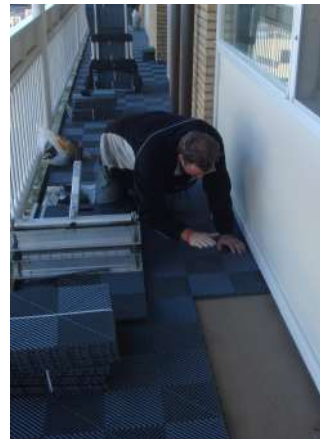

Guarantee

SwissDeck offers a 15-year limited warranty on all types of tiles for non-commercial use. All plastic products are sensitive to UV light. Because we add UV protectors to the raw material of our tiles, we can therefore give a 3-year warranty on discoloration. Our sales outlets employ professional staff who can answer all your questions quickly and accurately. For private customers, we even offer a 30-day money-back guarantee for unused tiles.

Swiss design and a Dutch production guarantees quality. Our floor tiles are produced with the latest technologies and by using the purest raw materials we can offer the quality you demand from such a floor tile. If there are any questions regarding the limited warranty, please contact SwissDeck Europe, your local SwissDeck dealer or visit our website.