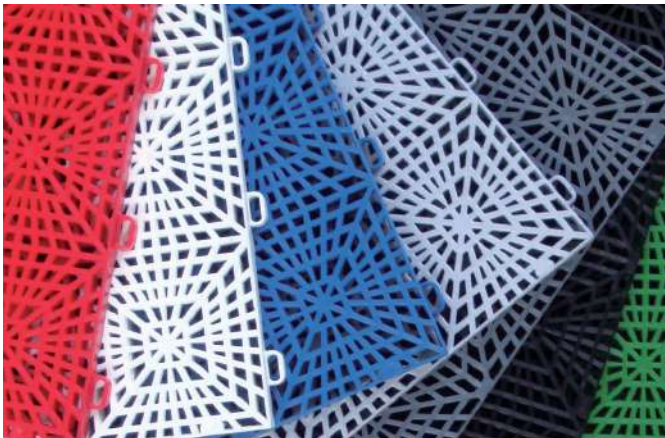

Multifunctional

The SportDeck tile is perfect for temporary or permanent sports floors. The tile has an open surface that allows dirt and dust to be removed quickly and easily. Therefore, the surface of the tile remains safe and clean during sports. In addition, the floor provides excellent grip for various sports due to the non-slip application on the tile. The SportDeck floor tiles are suitable for both indoor and outdoor use.

Applications

- Basketball
- Tennis / Badminton
- Fitness
- Volleyball
- Balconies
- Swimming pool / sauna