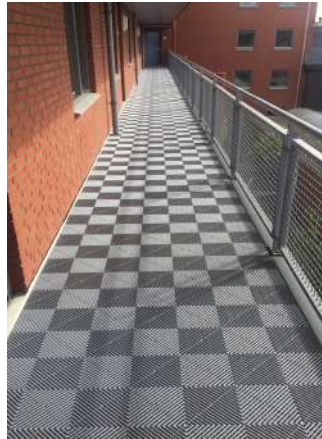

Corridors

It seems like an impossible task to provide a gallery with a very solid non-slip floor finish. In the past, the epoxy solution was often chosen. RibDeck tiles are designed to provide a high quality non-slip solution. A major advantage is that the (RibDeck) tiles can be laid, while the gallery remains passable.

Fire Classification

Because many corridors require a fire rating, SwissDeck has developed a raw material that gives the special FireDeck tile a very high fire rating "Cfl -S1" and yet weighs less than 3.5 kg per m².

All SwissDeck tiles are slip-resistant, shock-resistant, strong, color solid, durable and 100% recyclable. Meanwhile, the lightweight RibDeck and FireDeck tiles have become well known for non-slip and safety for balconies and corridors.