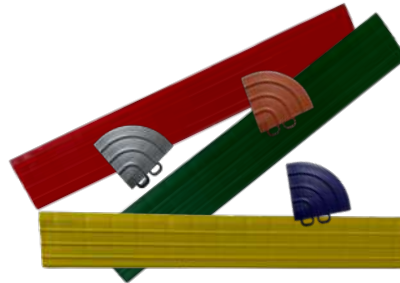

Finishing edges and corners

To finish SwissDeck floors properly, edge profiles and corner pieces are available for all types of SwissDeck floor tiles.