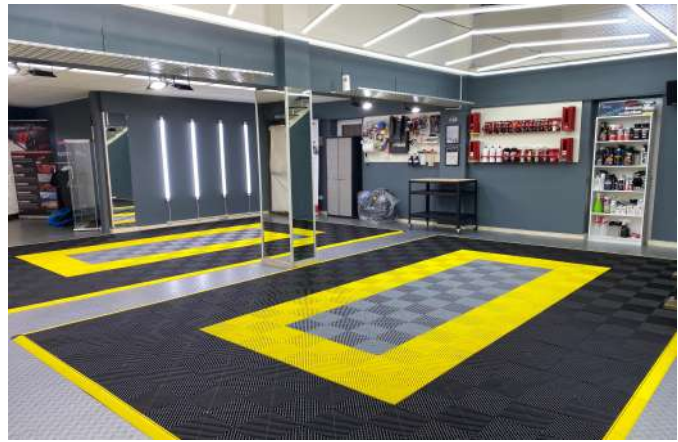

### Applications

- Balconies
- Corridors
- Garages
- Patios
- Showrooms
- Events
- Car and motorsport

And many more applications where a heavy-duty floor finish is required, such as in aircraft hangars.

## Strong and reliable

DiamondDeck tile is our most popular enclosed tile and is intended for applications such as garage floors and workshops where an attractive, non-slip, enclosed surface is mostly required. The DiamondDeck floor tile is a synthetic tile with a diamond plate design for indoor use. These tiles are ideal for an exhibition stand, showroom, car show, store, garage and anywhere else a strong and practical floor is required.