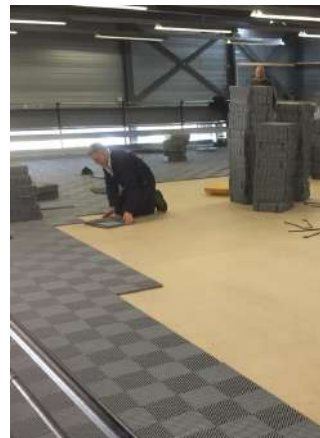

Guarantee

SwissDeck offers a 15-year limited warranty on all types of tiles for non-commercial use. All plastic products are sensitive to UV light. Because we add UV protectors to the raw material of our tiles, we can therefore give a 3-year warranty on discoloration. Our sales outlets employ professional staff who can answer all your questions quickly and accurately. For private customers, we even offer a 30-day money-back guarantee for unused tiles.

Swiss design and a Dutch production guarantees quality. Our floor tiles are produced with the latest technologies and by using the purest raw materials we can offer the quality you demand from such a floor tile. If there are any questions regarding the limited warranty, please contact SwissDeck Europe, your local SwissDeck dealer or visit our website.