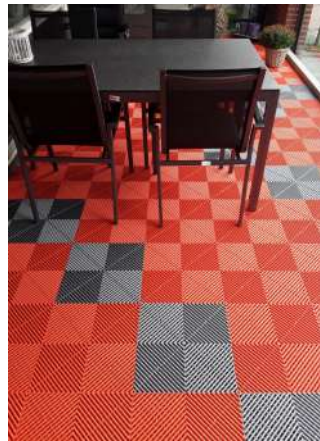

Complete metamorphosis for your balcony

SwissDeck offers the ideal way to give your balcony a complete metamorphosis within a few hours. A boring, gray concrete floor is transformed into a chic and inviting balcony floor that you will enjoy for years. The tiles can be disassembled and when you relocate you can simply take them with you.